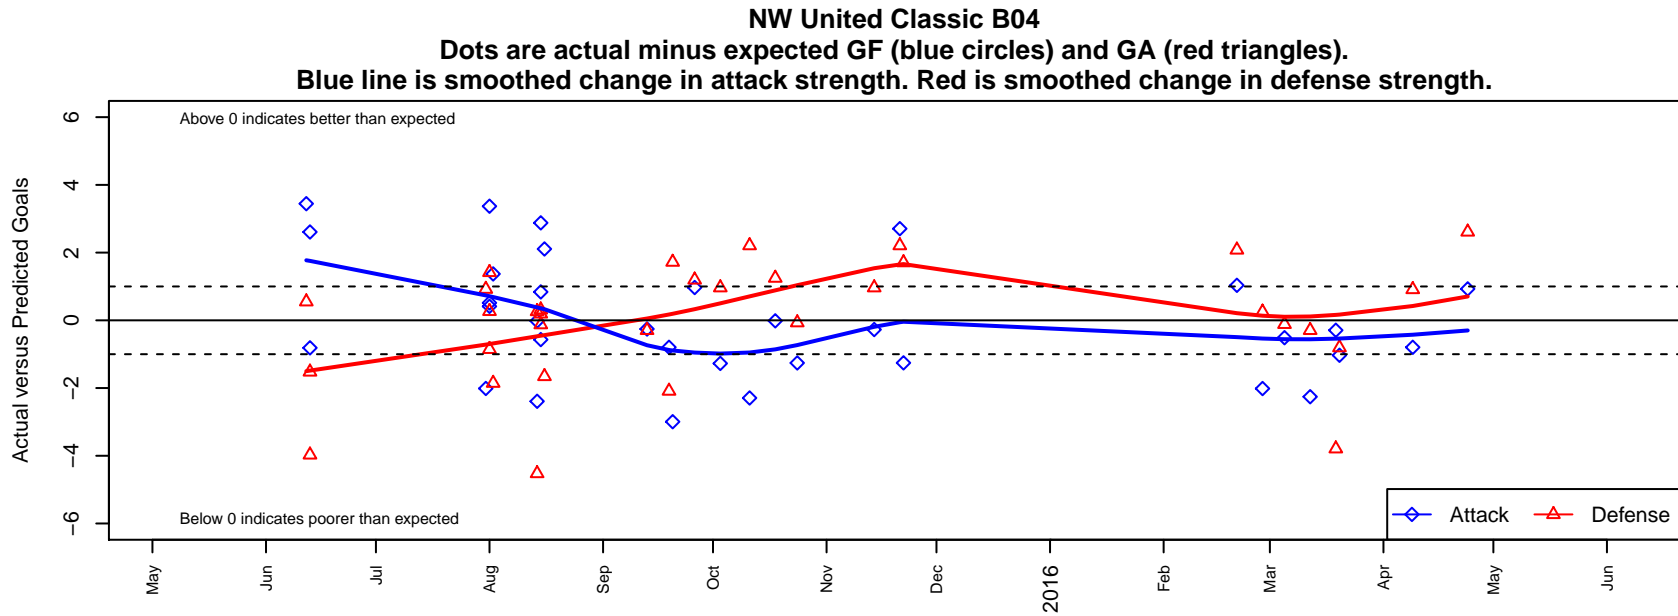

## NW United Classic B04

NW United FC  
 Burlington, WA  
 B04 total strength=256  
 attack=0.25 defense=0.09  
 fall league = PSPL Classic 2 U11  
 spr league = Spr PSPL Classic 2 U11  
 notes= Vega 2015

**attack and defense variance (black dot)  
relative to other teams  
and top 10 in region**

**attack and defense rating  
relative to others at age  
and all opponents in last 13 months**

**Performance relative to 13 month average**