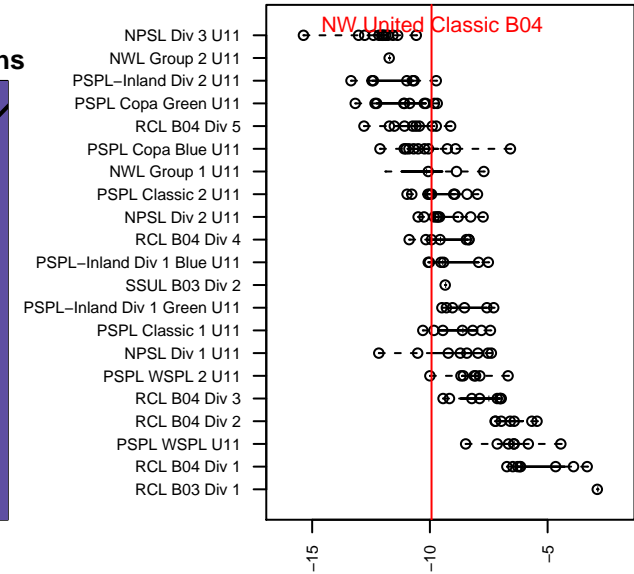

## NW United Classic B04

NW United FC  
 Burlington, WA  
 B04 total strength=256  
 attack=0.25 defense=0.09  
 fall league = PSPL Classic 2 U11  
 spr league = Spr PSPL Classic 2 U11  
 notes= Vega 2015

alt names used:  
 Northwest United FC NWU BU11 Classic Vega  
 NWU BU11 Classic Vega  
 NORTHWEST UNITEDFC04B COPA  
 Northwest United BU11 Classic Vega  
 Northwest United FC NWU BU11 Classic Vega

Venues played:  
 2015 Skagit Firecracker Gold U11  
 2015 Strawberry Classic BU11  
 2015 Skagit Super Cup U11 Gold  
 2015 Skagit Super Cup U12 Silver  
 2015 PSPL Classic 2 U11  
 2015 Spr PSPL Classic 2 U11

**attack and defense variance (black dot)  
relative to other teams  
and top 10 in region**

**attack and defense rating  
relative to others at age  
and all opponents in last 13 months**

**Performance relative to 13 month average**